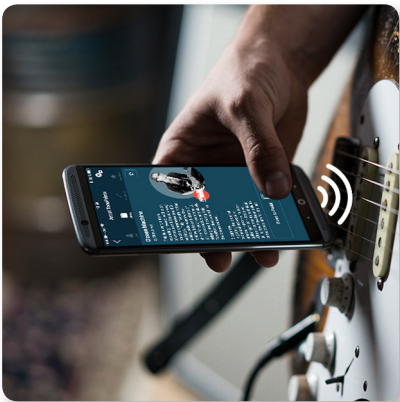

Years in the making, and only available in select TC Electronic products, this clever innovation elevates the common footswitch well above rather mundane duties, such as "On" and "Off". More importantly – MASH elevates your performance to the next level.

BRAINWAVES PITCH SHIFTER

Exceptional Pitch Shifter with Studio-Grade Algorithms, 4 Octave Dual Voices and Groundbreaking MASH Footswitch

TonePrint

TonePrint means signature effects – and signature effects means truly creative tones. From classic innovators to the guys shaping the future of music, we've asked the coolest artists around to come up with their customized signature version of a TC Electronic effect – and make them available to you for free!

[Check out artists!](#)

True to Tone

You love tone, so do we, and our design philosophy testifies to that. So whatever route you wanna go, we got your back. With optimized headroom, True Bypass or Buffered Bypass switch and Kill-Dry on/off, this pedal guarantees optimal tonal integrity and zero loss of tone. And, no matter if the pedal is on or off your precious dry sound is always passed through the pedal unharmed in all its pure analog glory due to an Analog-Dry-Through.